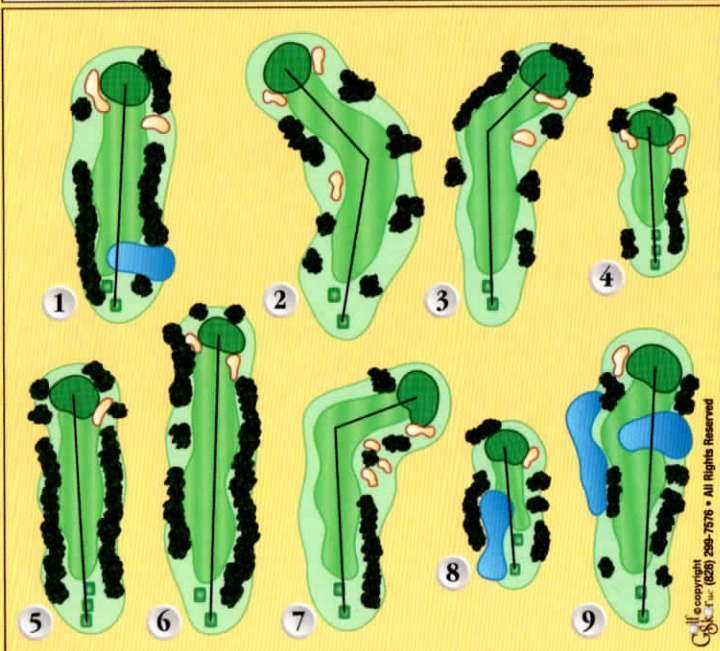

Banquet Rooms Available
300 Broadway Avenue E.
Mattoon, IL 61938
217-234-8600